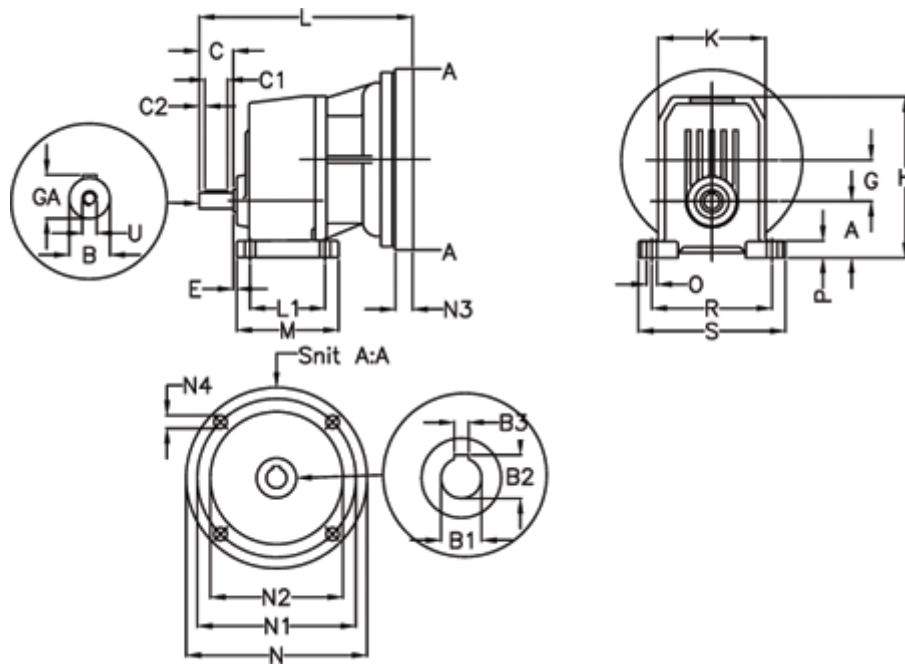

Article number: 40550500241255

Description: Single Stage Helical Gear
S 501-2,4-P160B5

Measures

A = 82	E = 25.5	M = 190.0	R = 225
B = 38	F = 10x8x60	N = 350	S = 270
B1 = 42	G = 73.5	N1 = 300	U = M12
B2 = 45.3	GA = 41.0	N2 = 250	
B3 = 12	H = 278.5	N3 = 23	
C = 80	K = 185	N4 = 18	
C1 = 60	L = 431	O = 18	
C2 = 10	L1 = 145.0	P = 25.0	